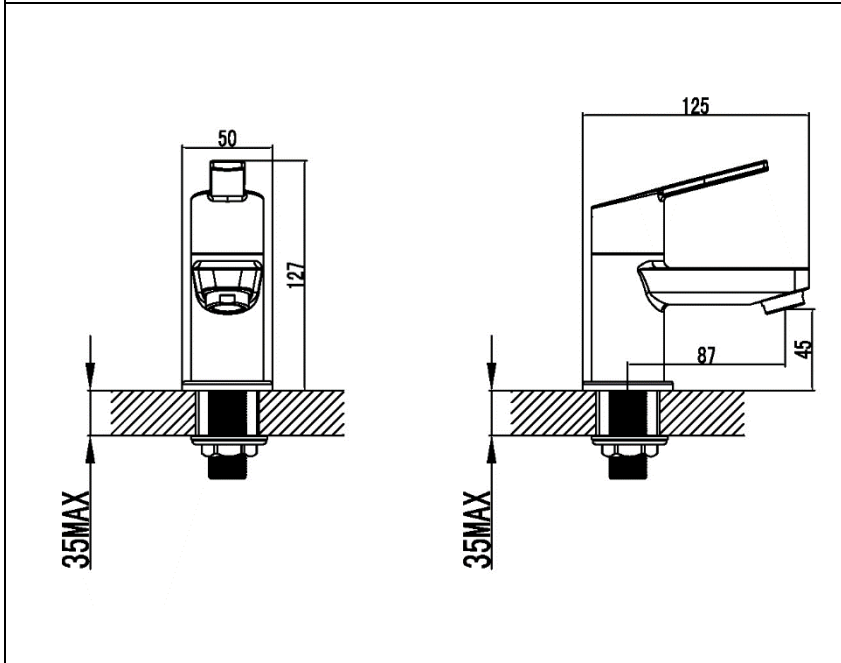

Certifications

| | |
|------------------|--|
| 5.0 l/min | |
| Tested @ 0.2 bar | |

LOCA

E62022 – BASIN TAP PAIR

Specification

| | |
|------------|------------------------|
| Finish | Chrome |
| Body | Brass |
| Fittings | Metal backnut & washer |
| Connection | 1/2" BSP Threaded tail |