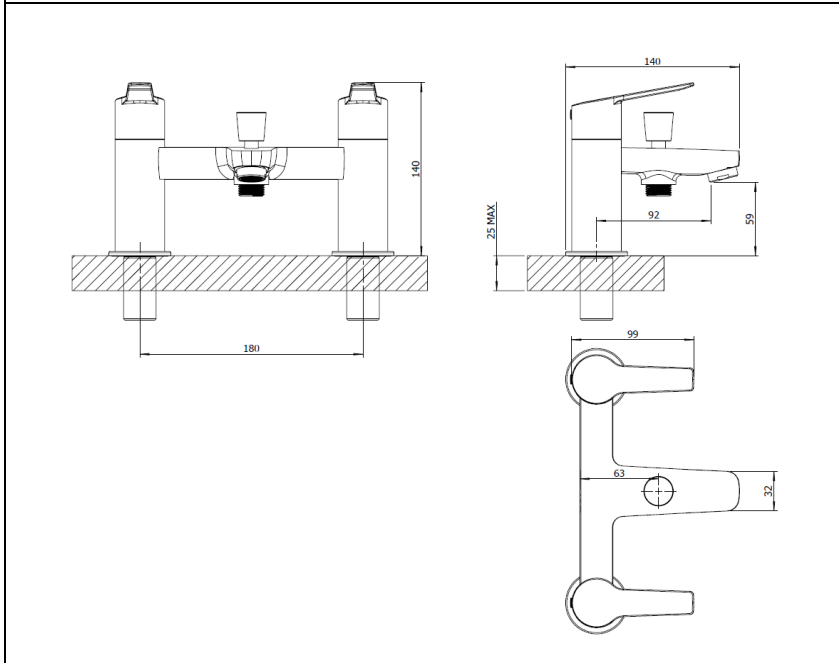

LOCA

E62025 – BATH & SHOWER MIXER

Specification

| | |
|-----------------------|------------------------|
| Finish | Chrome |
| Body | Brass |
| Fittings | Brass backnut & washer |
| Connection | 3/4" BSP Threaded tail |
| Min dynamic pressure | 0.1 |
| Max dynamic pressure | 6 |
| Max static pressure | 25 |
| Max water temperature | 85°C |