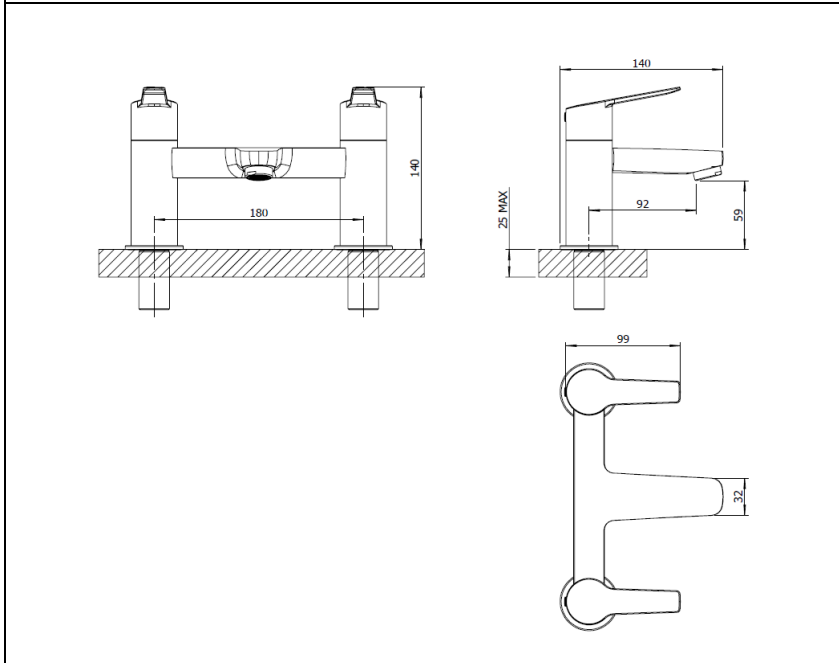

LOCA

E62024 – BATH FILLER

Specification				
Finish	Chrome			
Body	Brass			
Fittings	Brass backnut & washer			
Connection	3/4" BSP Threaded tail			
Min dynamic pressure		0.1		
Max dynamic pressure		6		
Max static pressure		25		
Max water temperature		85°C		
Flow rates				
Pressure	0.1	0.5	1	3
L/min	10	29.8	44.5	83.4
All Pressures in Bar. All flow in L/Min. Dimensions supplied are nominal and subject to tolerance. Inclusion or restrictors (sold separately unless stated) will affect flow rate result. Performance details are based on trials under test conditions and for guidance only. The Company reserves the right to change product specification without prior notice.				
Certifications				
Tested @ 0.2bar				

Features & Benefits			
10 YEAR Guarantee	L Low Pressure	Metal Backnut	Flow Straightener
Flow Aerator	Single Flow