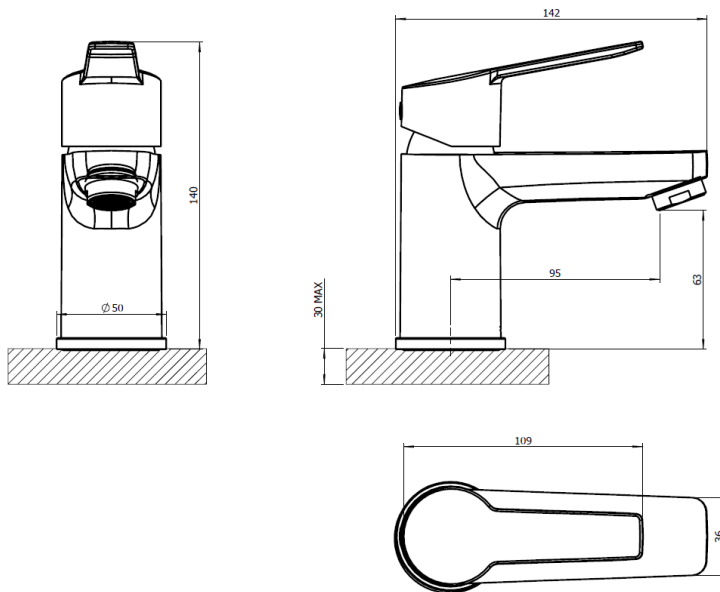

LOCA

E62020 – MINI MONO BASIN MIXER

Specification

| | |
|-----------------------|---------------------------------------------------|
| Finish | Chrome |
| Body | Brass |
| Fittings | Metal plate, washer, stud & locking nut |
| Connection | M10 - DN8 Flexible hoses - 1/2" BSP threaded ends |
| Min dynamic pressure | 0.1 |
| Max dynamic pressure | 6 |
| Max static pressure | 16 |
| Max water temperature | 60°C |

Certifications

| | |
|---------------------------------------------------------------------------------------|--|
|  | |
| Tested @ 0.2bar | |

www.esteembathrooms.com

LOCA

E62021 – MONO BASIN MIXER

Specification

| | |
|-----------------------|---------------------------------------------------|
| Finish | Chrome |
| Body | Brass |
| Fittings | Metal plate, washer, stud & locking nut |
| Connection | M10 - DN8 Flexible hoses - 1/2" BSP threaded ends |
| Min dynamic pressure | 0.1 |
| Max dynamic pressure | 6 |
| Max static pressure | 16 |
| Max water temperature | 60°C |