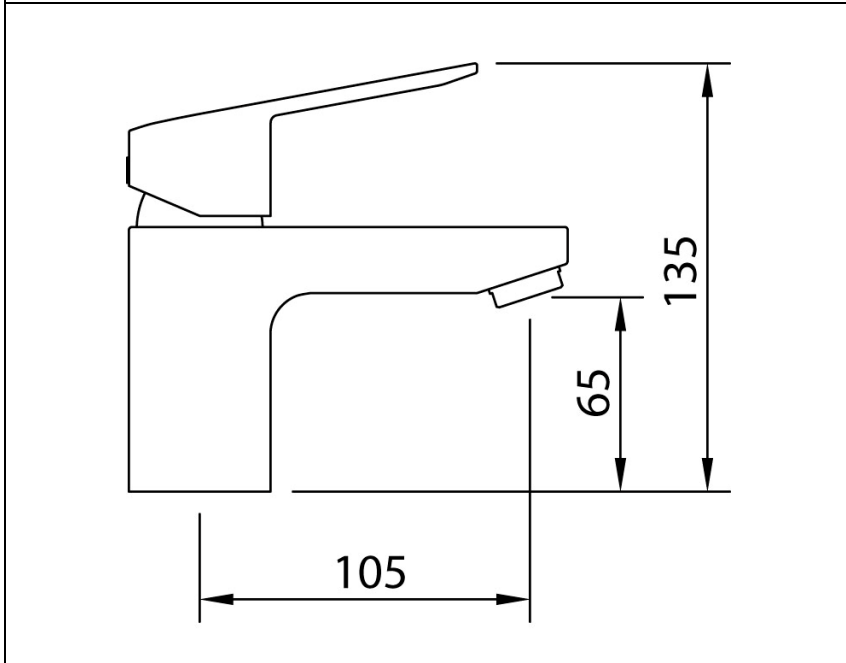

LOCA

E62020 – MINI MONO BASIN MIXER

Specification

| | |
|-----------------------|---------------------------------------------------|
| Finish | Chrome |
| Body | Brass |
| Fittings | Metal plate, washer, stud & locking nut |
| Connection | M10 - DN8 Flexible hoses - 1/2" BSP threaded ends |
| Min dynamic pressure | 0.1 |
| Max dynamic pressure | 6 |
| Max static pressure | 16 |
| Max water temperature | 60°C |

Flow rates

| Pressure | 0.1 | 0.5 | 1 | 3 |
|----------|-----|-----|------|------|
| L/min | 4.1 | 9.2 | 13.1 | 23.3 |

All Pressures in Bar. All flow in L/Min.
 Dimensions supplied are nominal and subject to tolerance.
 Inclusion or restrictors (sold separately unless stated) will affect flow rate result.
 Performance details are based on trials under test conditions and for guidance only.
 The Company reserves the right to change product specification without prior notice.