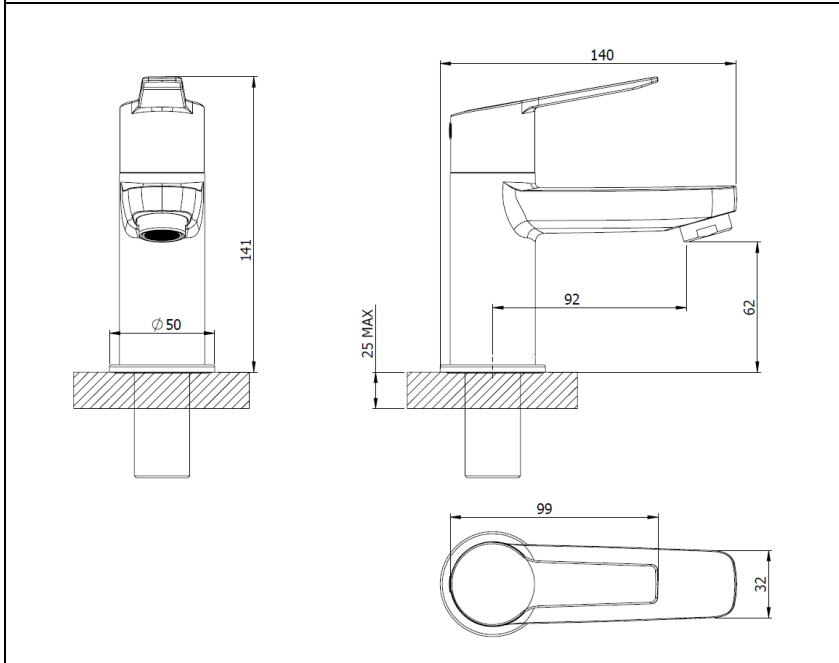

| | |
|------------------|--|
| 12.7 l/min | |
| Tested @ 0.2 bar | |

www.esteembathrooms.com

LOCA

E62023 – BATH TAP PAIR

Specification

| | |
|------------|------------------------|
| Finish | Chrome |
| Body | Brass |
| Fittings | Metal backnut & washer |
| Connection | 3/4" BSP Threaded tail |