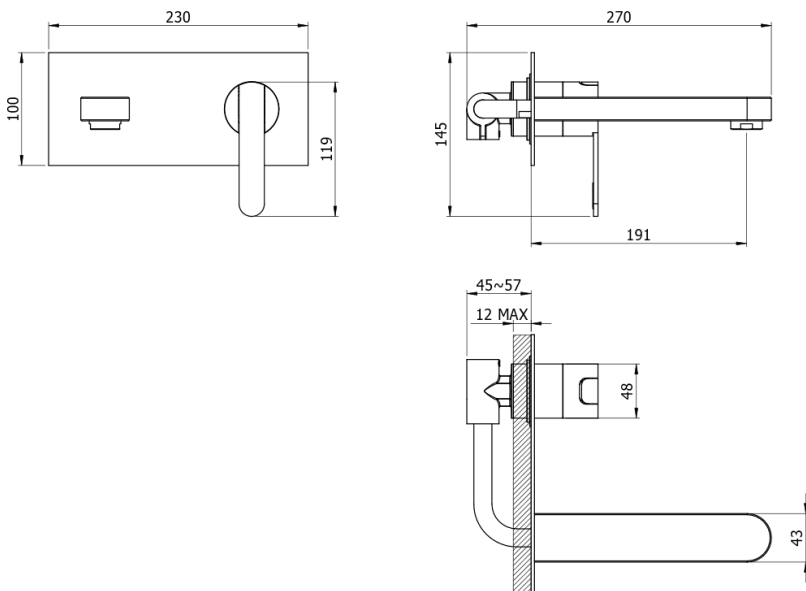

RISCO

E62015 – WALL BATH FILLER

Specification

Finish	Matt Black
Body	Brass
Fittings	
Connection	
Min dynamic pressure	0.1
Max dynamic pressure	6
Max static pressure	16
Max water temperature	60°C

Flow rates

Pressure	0.1	0.5	1	3
Aerator				
F/Straight	2.4	10.5	15.4	28.0

All Pressures in Bar. All flow in L/Min.
Dimensions supplied are nominal and subject to tolerance.
Inclusion or restrictors (sold separately unless stated) will affect flow rate result.
Performance details are based on trials under test conditions and for guidance only.
The Company reserves the right to change product specification without prior notice.

Features & Benefits

Guarantee	High Pressure	Flow Straightener	Single Flow

Certifications

Tested @ 3 bar