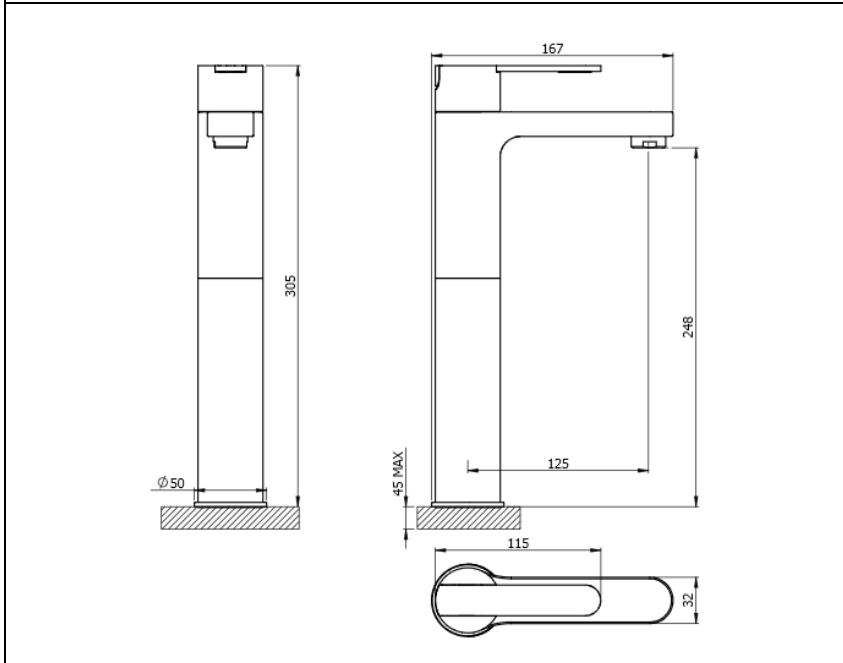

RISCO

E62010 – MONO BASIN MIXER

Specification

Finish	Matt Black
Body	Brass
Fittings	Metal plate, washer, stud & locking nut
Connection	M10 - DN8 Flexible hoses - 1/2" BSP threaded ends
Min dynamic pressure	0.1
Max dynamic pressure	6
Max static pressure	16
Max water temperature	60°C

Specification

Finish	Matt Black
Body	Brass
Fittings	Metal plate, washer, stud & locking nut
Connection	M10 - DN8 Flexible hoses - 1/2" BSP threaded ends
Min dynamic pressure	0.1
Max dynamic pressure	6
Max static pressure	16
Max water temperature	60°C