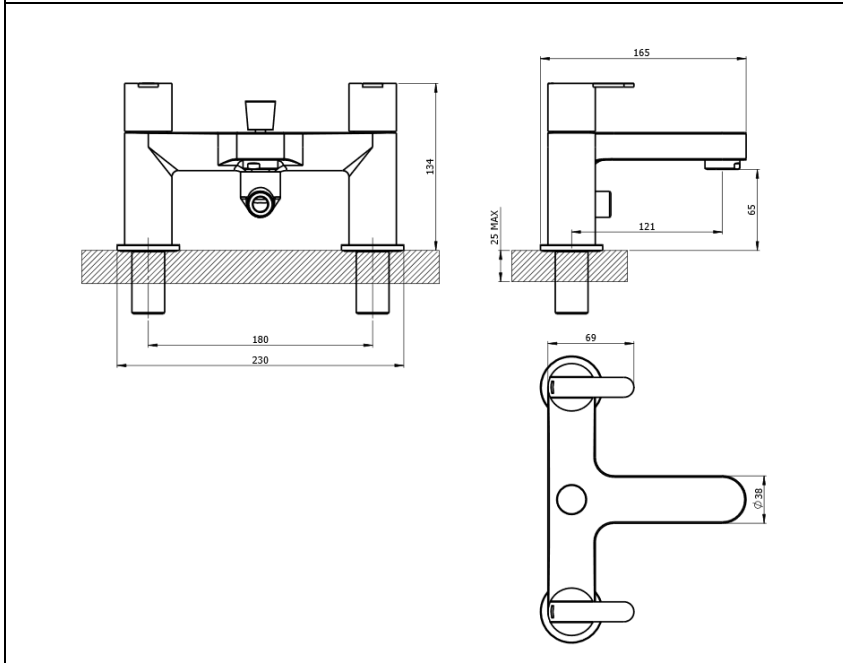

RISCO

E62014 – BATH & SHOWER MIXER

Specification

Finish	Matt Black
Body	Brass
Fittings	Brass backnut & washer
Connection	3/4" BSP Threaded tail
Min dynamic pressure	0.1
Max dynamic pressure	6
Max static pressure	25
Max water temperature	60°C

Flow rates

Pressure	0.1	0.5	1	3
Aerator	6.4	12.9	18.9	33.5
F/Straight	9.2	27.9	39.9	69.7

All Pressures in Bar. All flow in L/Min.
Dimensions supplied are nominal and subject to tolerance.
Inclusion or restrictors (sold separately unless stated) will affect flow rate result.
Performance details are based on trials under test conditions and for guidance only.
The Company reserves the right to change product specification without prior notice.

Features & Benefits

10 YEAR Guarantee	Low Pressure	Brass Backnut	Flow Straightener
Flow Aerator	Shower Kit Included	Single Flow	

Certifications

17.0 l/min	
Tested @ 0.2bar