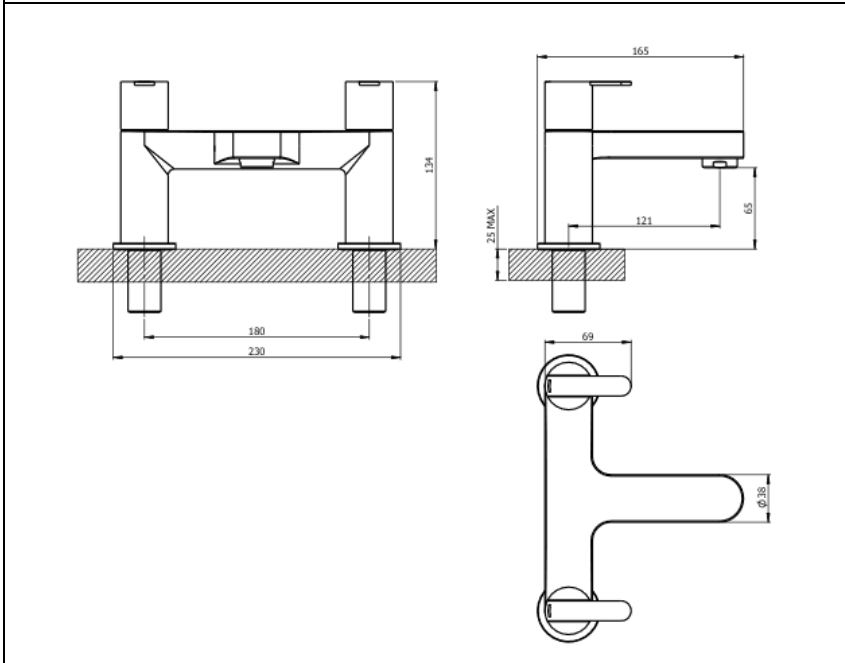

RISCO

E62013 – BATH FILLER

Specification

Finish	Matt Black
Body	Brass
Fittings	Brass backnut & washer
Connection	3/4" BSP Threaded tail
Min dynamic pressure	0.1
Max dynamic pressure	6
Max static pressure	25
Max water temperature	60°C

Flow rates

Pressure	0.1	0.5	1	3
Aerator	5.3	13.3	19.0	35.0
F/Straight	11.4	35.4	51.1	89.9

All Pressures in Bar. All flow in L/Min.
Dimensions supplied are nominal and subject to tolerance.
Inclusion or restrictors (sold separately unless stated) will affect flow rate result.
Performance details are based on trials under test conditions and for guidance only.
The Company reserves the right to change product specification without prior notice.

Features & Benefits

10 YEAR Guarantee	Low Pressure	Brass Backnut	Flow Straightener
Flow Aerator	Single Flow		

Certifications

21.3 l/min	
Tested @ 0.2bar	

www.esteembathrooms.com