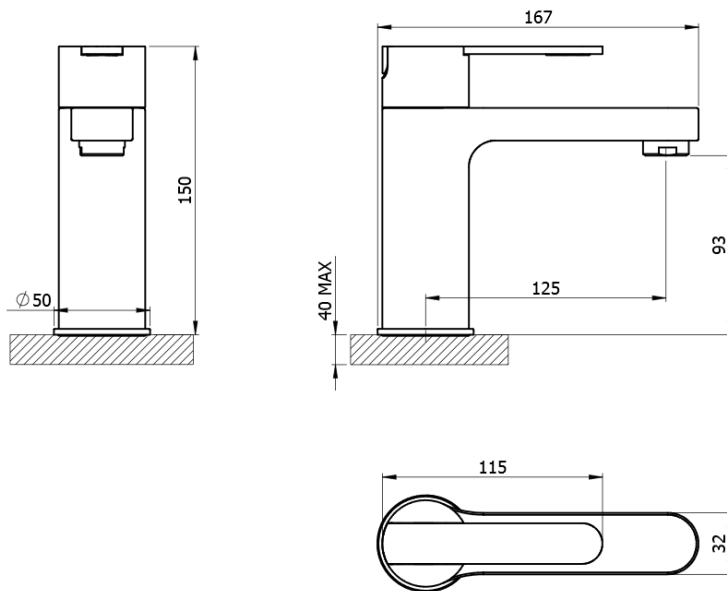

RISCO

E62010 – MONO BASIN MIXER

Specification

Finish	Matt Black
Body	Brass
Fittings	Metal plate, washer, stud & locking nut
Connection	M10 - DN8 Flexible hoses - 1/2" BSP threaded ends
Min dynamic pressure	0.1
Max dynamic pressure	6
Max static pressure	16
Max water temperature	60°C

Flow rates

Pressure	0.1	0.5	1	3
Aerator	1.0	2.3	3.4	3.6
F/Straight	1.1	5.9	9.3	17.5

All Pressures in Bar. All flow in L/Min.
 Dimensions supplied are nominal and subject to tolerance.
 Inclusion or restrictors (sold separately unless stated) will affect flow rate result.
 Performance details are based on trials under test conditions and for guidance only.
 The Company reserves the right to change product specification without prior notice.

Specification

Finish	Matt Black
Body	Brass
Fittings	Metal plate, washer, stud & locking nut
Connection	M10 - DN8 Flexible hoses - 1/2" BSP threaded ends
Min dynamic pressure	0.1
Max dynamic pressure	6
Max static pressure	16
Max water temperature	60°C