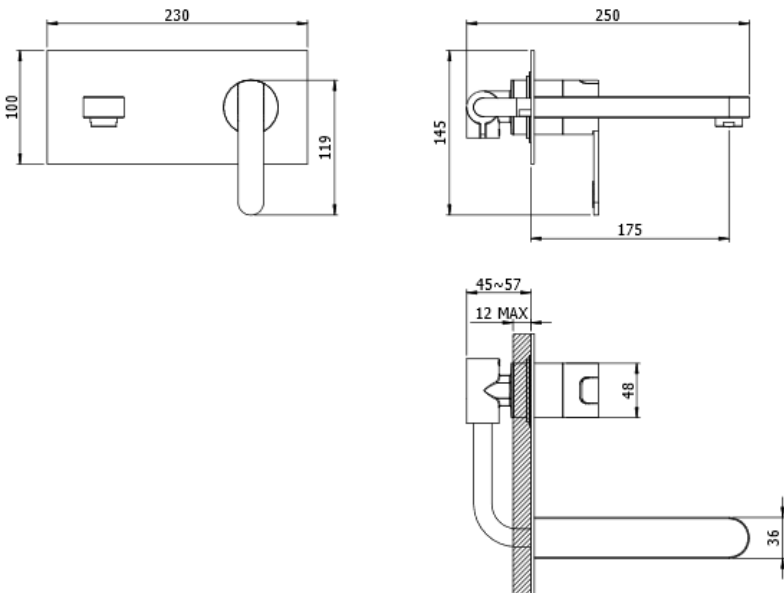

RISCO

E62012 – WALL BASIN MIXER

Specification

Finish	Matt Black
Body	Brass
Fittings	
Connection	
Min dynamic pressure	0.1
Max dynamic pressure	6
Max static pressure	16
Max water temperature	60°C

Flow rates

Pressure	0.1	0.5	1	3
Aerator	2.1	2.6	3.1	2.9
F/Straight	2.6	10.5	15.4	28.1

All Pressures in Bar. All flow in L/Min.
Dimensions supplied are nominal and subject to tolerance.
Inclusion or restrictors (sold separately unless stated) will affect flow rate result.
Performance details are based on trials under test conditions and for guidance only.
The Company reserves the right to change product specification without prior notice.

Features & Benefits

10 YEAR Guarantee	Low Pressure	Click Waste	Flow Straightener
Flow Aerator	Single Flow		

Certifications

5.6 l/min	
Tested @ 0.2bar