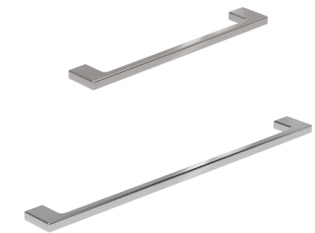

ESTEEM CORE ONE DOOR WALL HUNG UNIT ONE DOOR UNIT & BASIN

Description	Code
49cm Wall Hung Unit - Matt Ice Blue	E20571
49cm Wall Hung Unit - Matt Leaf Green	E20572
49cm Wall Hung Unit - Matt Anthracite	E20573
49cm Wall Hung Unit - Gloss White	E20574
49cm Short Projection Vanity Basin	E20570

Dimensions mm (W x D x H)

490mm x 370mm x 610mm

ESTEEM CORE FLOORSTANDING UNIT TWO DOOR UNIT & BASIN

Description	Code
55cm Floorstanding Unit - Matt Ice Blue	E20576
55cm Floorstanding Unit - Matt Leaf Green	E20577
55cm Floorstanding Unit - Matt Anthracite	E20578
55cm Floorstanding Unit - Gloss White	E20579
55cm Short Projection Vanity Basin	E20575

Dimensions mm (W x D x H)

550mm x 370mm x 840mm

ESTEEM CORE 12.8CM HANDLES SINGLE HANDLES

Description	Code
12.8cm Handle - Chrome	E20580
12.8cm Handle - Matt Chrome	E20581
12.8cm Handle - Satin	E20582
12.8cm Handle - Matt Black	E20583
12.8cm Handle - Brushed Brass	E20584

Dimensions mm (W x D x H)

128mm x 20mm x 6mm

ESTEEM CORE 19.2CM HANDLES SINGLE HANDLES

Description	Code
46.976 mm	E20585
19.2cm Handle - Matt Chrome	E20586
19.2cm Handle - Satin	E20587
19.2cm Handle - Matt Black	E20588
19.2cm Handle - Brushed Brass	E20589

Dimensions mm (W x D x H)

192mm x 20mm x 6mm

COLOUR WAYS